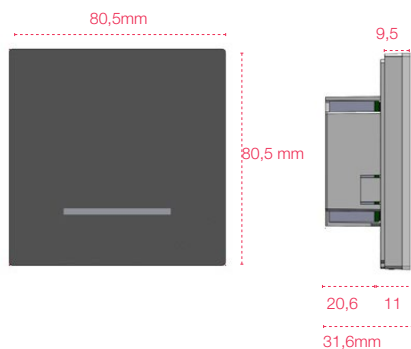

Dimensions:

Recess model