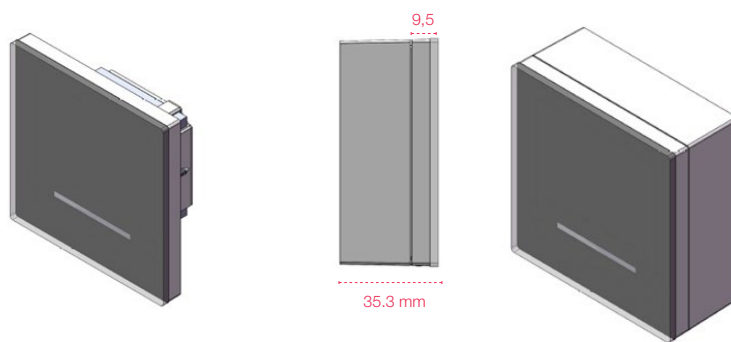

Surface model

System benefits

STATUS INDICATOR. The bar shows the choice made by the guest with the button. Red (Do not disturb- DND) / Green (Make up room o MUR)/Blue (occupied room).

BUTTON. A capacitive button (optional).

STANDALONE OPERATING WAY / ENERGY SAVER ENABLED OPERATING.

MODE CONFIGURATING SWITCHES : press mode, night mode, presence light, autonomous mode.